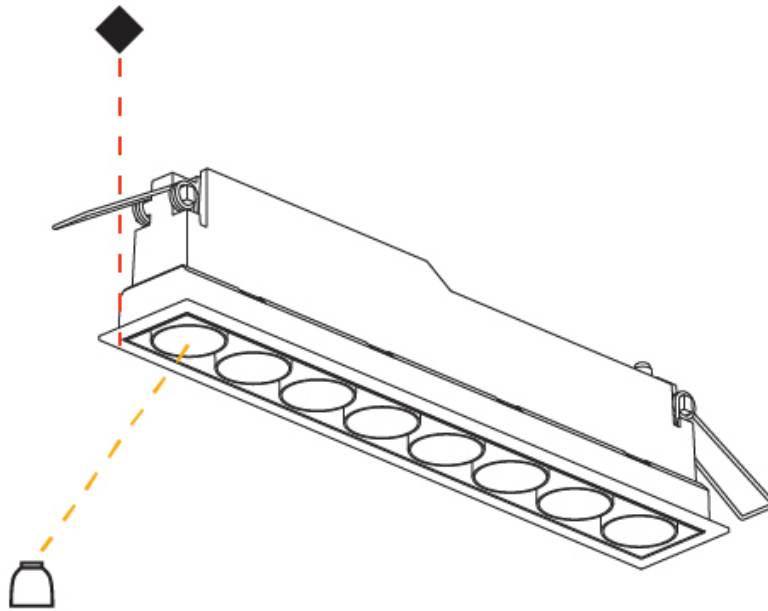

MAGIQ 8 CELL MICRO-DOT RECESSED

A35787-

PROJECT	_____
TYPE	_____
SPECIFIER	_____
QUANTITY	_____
DATE	_____

A