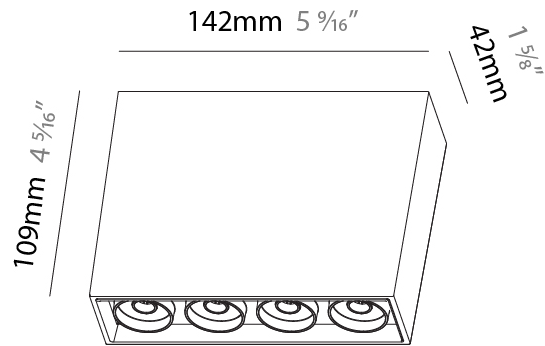

GENERAL

Series: Magiq Micro Dot
Subseries: Magiq 4 Cell Micro-Dot
Brand: Prolicht
Division: Architectural
Mounting Type: Surface
Mounting Location: Ceiling
Subcategory: Flush Mount

PHYSICAL

Shape: Rectangle
Length (mm): 142
Length (in): 5 ⁹/₁₆
Width (mm): 42
Width (in): 1 ⁵/₈
Height (mm): 109
Height (in): 4 ⁵/₁₆
Light Distribution: Direct
Weight (kg): 0.65
Fixture Finish: SSR / BKV / CWI / CRY / HAB / UFT / ITA / RUA / FTG / MYG / LOD / PUS / FRO / FUP / KIA / POP / BLS / SPG / MEY / GOH / GUM / CHC / COM / ABZ / JAG / OBR / MOS / ROR
Fixture Material: Aluminum Die Cast

ELECTRICAL

Lamp Type: LED (Zhaga Standard)
Input Wattage (W): 13
Total Output Wattage (W): 11.8
Dimming: Tri-Mode (Non-Dimming and Phase Dimming (120Vac only) and 0-10V Dimming)
Driver Included: Yes
Driver Location: Integrated
Driver Type: Constant Current - Universal
Driver Class: Class 1
Input Voltage (V): 120 - 277
Constant Current (MA): 1050mA

LED

Number of LEDs: 4
Color Temperature (°K): 2700 / 3000 / 3500 / 4000
Max. Delivered Lumen (lm): 640 / 691 / 706 / 720
Nominal Lumen (lm): 880 / 950 / 970 / 990
CRI: >90 CRI
Efficiency (%): 80
Lamp Life (hrs): 50000

OPTICAL

Optic°: 22 / 38
Adjustability: Fixed

RATINGS AND CERTIFICATIONS

Certified By: Certified for North American Standards
IP rating: IP20