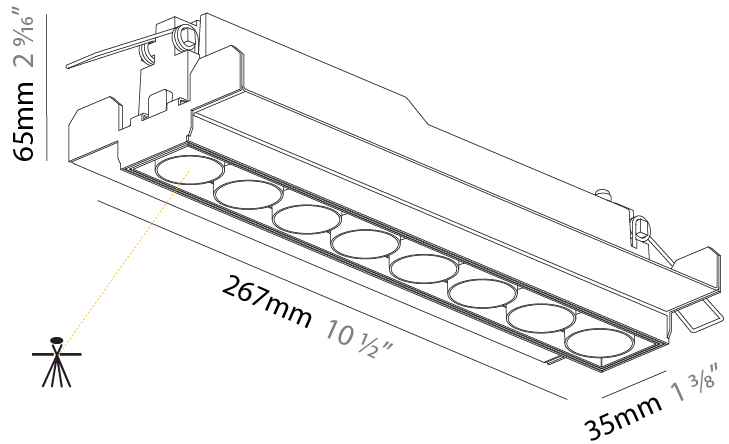

GENERAL

Series: Magiq Micro Dot
Subseries: Magiq 8 Cell Micro-Dot
Brand: Prolicht
Division: Architectural
Mounting Type: Trimless
Mounting Location: Ceiling
Subcategory: Downlight

PHYSICAL

Shape: Rectangle
Length (mm): 267
Length (in): 10 1/2
Width (mm): 35
Width (in): 1 3/8
Height (mm): 64
Height (in): 2 1/2
Ceiling Thickness (mm): 12.5
Ceiling Thickness (in): 1/2
Min. Recessing Depth (mm): 100
Min. Recessing Depth (in): 3 15/16
Light Distribution: Downlight
Weight (kg): 0.737
Weight (lbs): 1.61
Fixture Material: Aluminum Die Cast
Cut-out Measurements: 272mm / 10 11/16" x 42mm / 1 5/8"
Upon Request: Unique Ceiling Thickness

ELECTRICAL

Lamp Type: LED (Zhaga Standard)
Input Wattage (W): 30.2
Total Output Wattage (W): 25.9
Dimming: Tri-Mode (Non-Dimming and Phase Dimming (120Vac only) and 0-10V Dimming)
Driver Included: No
Driver Location: Remote
Driver Type: Constant Current - Universal
Driver Class: Class 2
Input Voltage (V): 120 - 277
Constant Current (MA): 1050

LED

Number of LEDs: 8
Color Temperature (°K): 2700 / 3000 / 3500 / 4000
Max. Delivered Lumen (lm): 1281 / 1388 / 1412 / 1441
Nominal Lumen (lm): 1761 / 1908 / 1941 / 1980
CRI: >90 CRI
Lamp Life (hrs): 50000
Upon Request: Special Color Temperature

OPTICAL

Optic°: 21 / 38
Upon Request: Special Beam Angles

RATINGS AND CERTIFICATIONS

Certified By: CSA Certified to UL and CSA Standards
IP rating: IP44