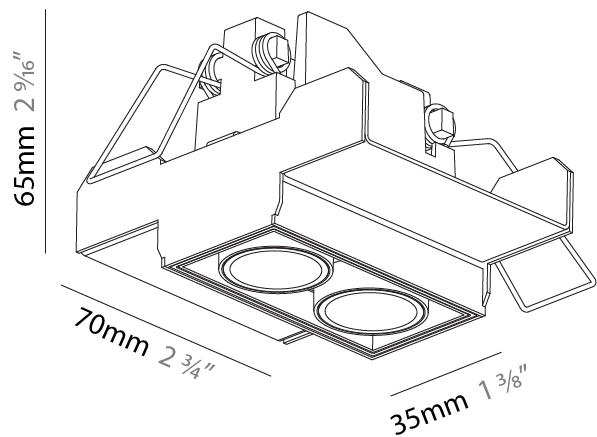

GENERAL

Series: Magiq Micro Dot
Subseries: Magiq 2 Cell Micro-Dot
Brand: Prolicht
Division: Architectural
Mounting Type: Trimless
Mounting Location: Ceiling
Subcategory: Downlight

PHYSICAL

Shape: Rectangle
Length (mm): 70
Length (in): 2 ¾
Width (mm): 35
Width (in): 1 ⅜
Height (mm): 65
Height (in): 2 ⅞
Ceiling Thickness (mm): 12.5
Ceiling Thickness (in): 1/2
Min. Recessing Depth (mm): 100
Min. Recessing Depth (in): 3 ⅝
Light Distribution: Downlight
Weight (kg): 0.241
Weight (lbs): 0.53
Fixture Finish: BLK
Fixture Material: Aluminum Die Cast
Cut-out Measurements: 82mm / 3 1/4" x 42mm / 1 5/8"
Upon Request: Unique Ceiling Thickness

ELECTRICAL

Lamp Type: LED (Zhaga Standard)
Input Wattage (W): 9
Total Output Wattage (W): 6.6
Dimming: Tri-Mode (Non-Dimming and Phase Dimming (120Vac only) and 0-10V Dimming)
Driver Included: No
Driver Location: Remote
Driver Type: Constant Current - Universal
Driver Class: Class 2
Input Voltage (V): 120 - 277
Constant Current (MA): 1050

LED

Number of LEDs: 2
Color Temperature (°K): 2700 / 3000 / 3500 / 4000
Max. Delivered Lumen (lm): 320 / 349 / 357 / 364
Nominal Lumen (lm): 440 / 465 / 470 / 480
CRI: >90 CRI
Lamp Life (hrs): 50000
Upon Request: Special Color Temperature

OPTICAL

Optic°: 22 / 38
Upon Request: Special Beam Angles

RATINGS AND CERTIFICATIONS

Certified By: CSA Certified to UL and CSA Standards
IP rating: IP44